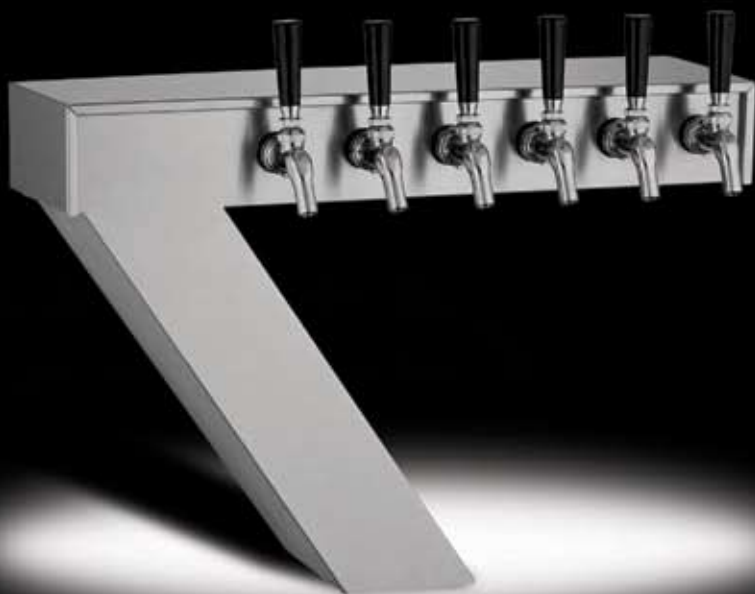

SEVEN TOWERS

4007-6B

SEVEN TOWERS

Seven Tower available with stainless steel, polished chrome or tarnish-free brass finish. Available with four, five or six faucets.

ILLUMINATED SEVEN TOWERS

Seven Tower available with stainless steel, polished chrome or tarnish-free brass finish. Illuminated medallions come as shown with white badges. Brand I.D. badges are available from beer wholesalers. Available with four, five or six faucets.