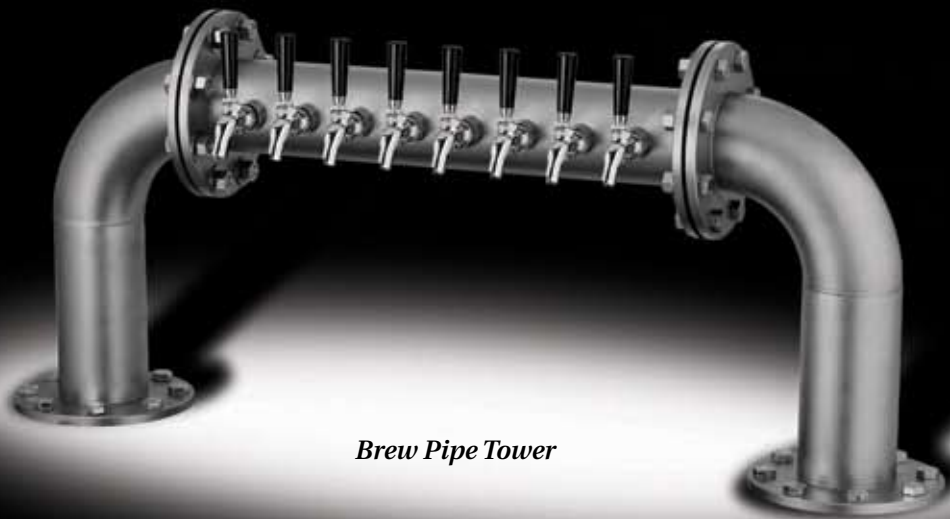

Brew Pipe Tower

Always raising the bar.

8300 W. Good Hope Road Milwaukee, WI 53223 800-558-5592 Fax: 414-353-7069 E-mail: perlick@perlick.com www.perlick.com

Form 050596
Rev. 04.01.09